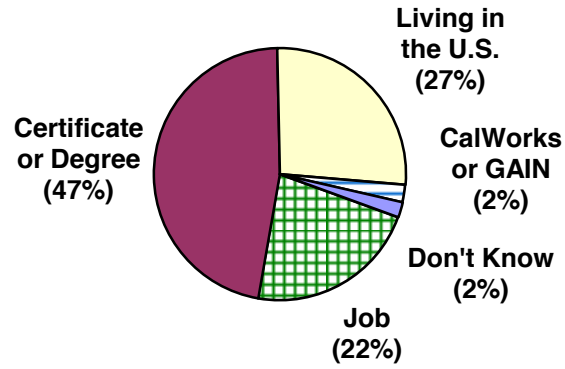

Student Goal Survey Fall 2010

Survey Results at the Main Campus (n=356)

Survey Results at the Garfield Campus (n=799)