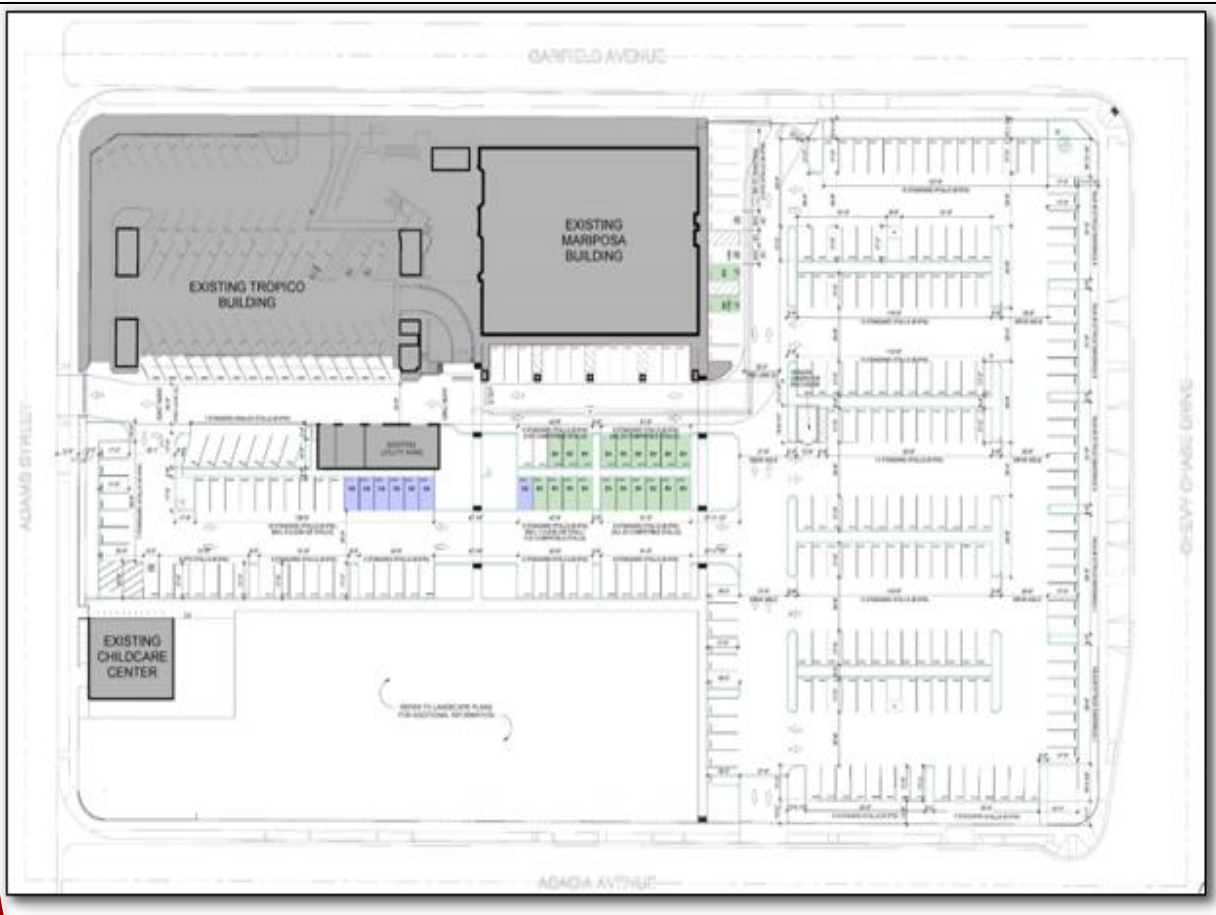

New Science Building (NSB)

New Science Building (NSB)

FEATURES:

- 116,000 total sq. ft.
- 31 Science Labs
- 125 Seat Lecture Hall
- 31 Faculty Offices
- Indoor & Outdoor Study/ Collaboration Spaces

NEW HOME TO LIFE AND PHYSICAL SCIENCE DEPARTMENTS

GCC IS AMERICA'S #1
COMMUNITY COLLEGE FOR
INCOME UPWARD MOBILITY

CONSTRUCTION TIMELINE

Verdugo Road Restriping

Garfield Campus Parking & Landscaping Project

Garfield Campus Parking & Landscaping Project

Aerial view from Northeast corner