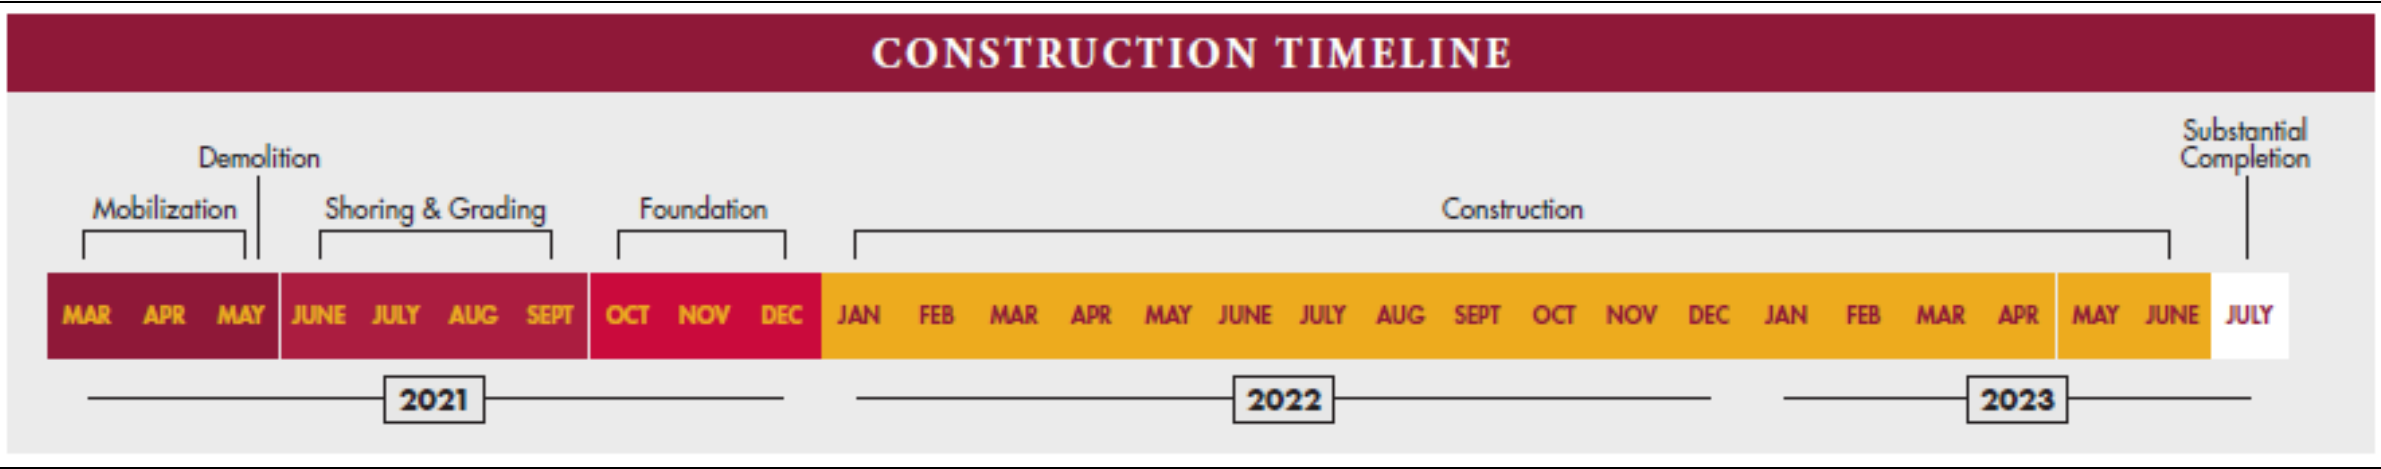

- Biology
- Chemistry
- Geology
- Oceanography
- Baja Studies Program
- Cadaver Lab
- Bio Tech Lab

2019-2020 GCC LIFE AND PHYSICAL SCIENCE PROGRAM DATA

9776
STUDENTS IN LIFE/
PHYSICAL SCIENCE CLASSES

297
SECTIONS
OFFERED

GCC IS AMERICA'S #1
COMMUNITY COLLEGE FOR
INCOME UPWARD MOBILITY

CONSTRUCTION TIMELINE

Verdugo Road Restriping

Garfield Campus Parking & Landscaping Project

Garfield Campus Parking & Landscaping Project

Aerial view from Northeast corner