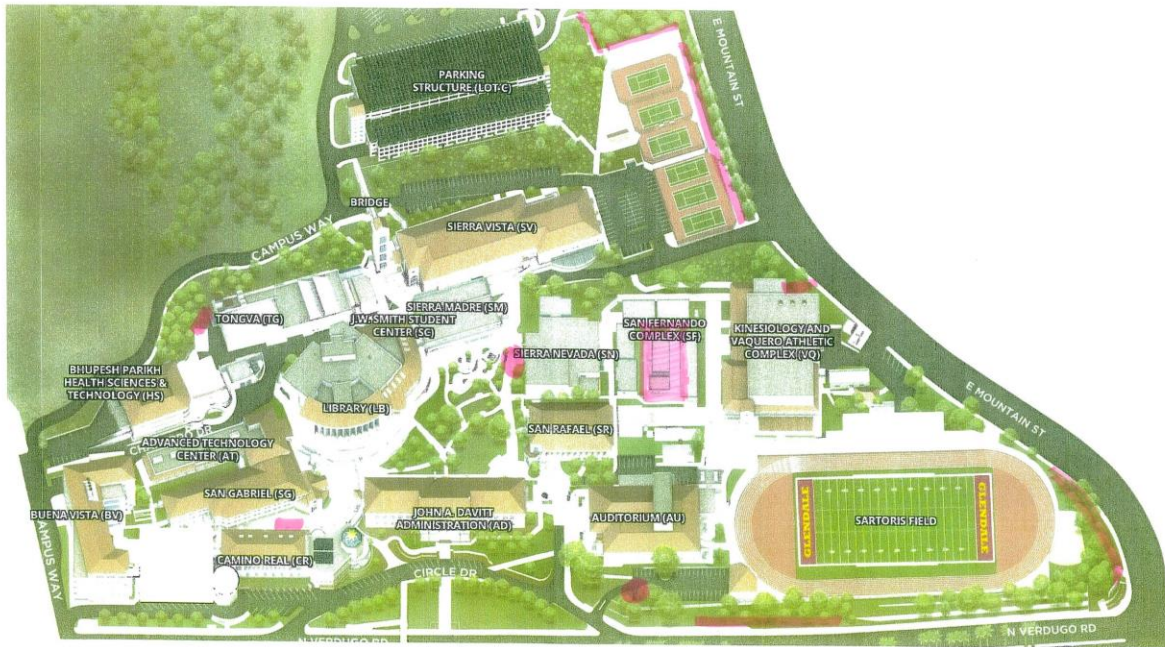

# Immediate Campus Closure due to High Winds, January 7th 2025

Ryan Cornner

Tue 1/7/2025 4:15 PM

Wind advisory map

Greetings Team GCC,

Out of an abundance of caution, all campuses will be closed for the remainder of the day, January 7, 2025 due to high wind activity. Unless otherwise informed by your supervisor, all students and employees should vacate their campus immediately. Proceed with caution when exiting and avoid any hazardous areas. Use indoor paths of travel when possible.

For your safety, attached a scanned map with highlights indicating areas of campus that should not be accessed at this time. An updated electronic version of this map will be sent as it is available.

Please check your GCC email for further updates regarding college operations for tomorrow, January 8<sup>th</sup>, 2025. We anticipate normal operations for tomorrow and will advise if the circumstances require a change.